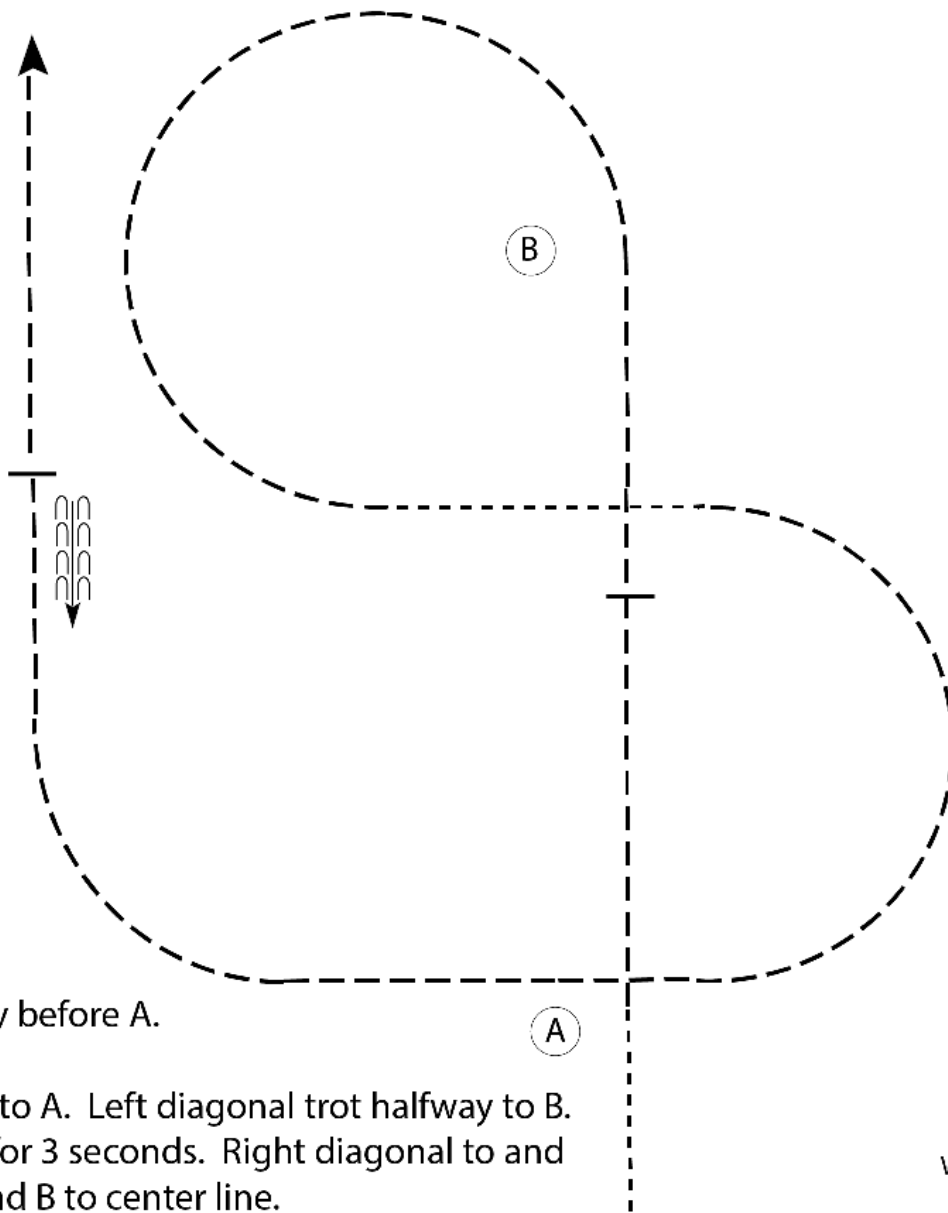

The Judges

2021 Region 6 Championship Show

Hunt Seat Equitation (13&Under, 14-18, Amateur and Select)

Show Date: 07-16-2021

www.HorseShowPatterns.com

www.HorseShowPatterns.com

Be ready before A.

1. Walk to A. Left diagonal trot halfway to B.
2. Halt for 3 seconds. Right diagonal trot to B.
3. Left lead canter in circle to center of pattern.
4. Change leads.
5. Right lead canter a few strides then hand gallop in half circle until even with A.
6. Demonstrate a sitting trot for 3-4 strides then trot in a 2 point position around corner and halfway down line.
7. Halt and back approximately one horse length. Sitting trot to exit.

Walk
Trot	- - - - -
Extended Trot	- - - - -
Canter	—————
Leg Yield	
Lead Change	///
Back	←←←←←
Marker	(B)
Sidepass	←←←←←
Hand Gallop	—————

[HSE/3-83]

Pattern Provided by:

The Judges

2021 Region 6 Championship Show

Hunt Seat Equitation (Level 1 Walk Trot/Small Fry/EWD)

Show Date: 07-16-2021

w w w . H o r s e S h o w P a t t e r n s . c o m

w w w . H o r s e S h o w P a t t e r n s . c o m

Be ready before A.

1. Walk to A. Left diagonal trot halfway to B.
2. Halt for 3 seconds. Right diagonal to and around B to center line.
3. Walk 3-4 strides.
4. Trot on left diagonal in half circle to A
5. Sitting trot around corner and halfway down line.
6. Halt and back approximately one horse length. Sitting trot to exit.