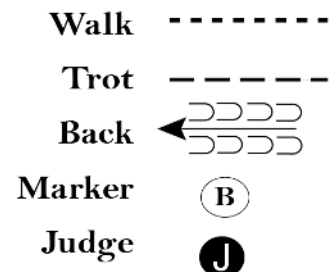

[S/1-86]

Pattern Provided by:
The Judges