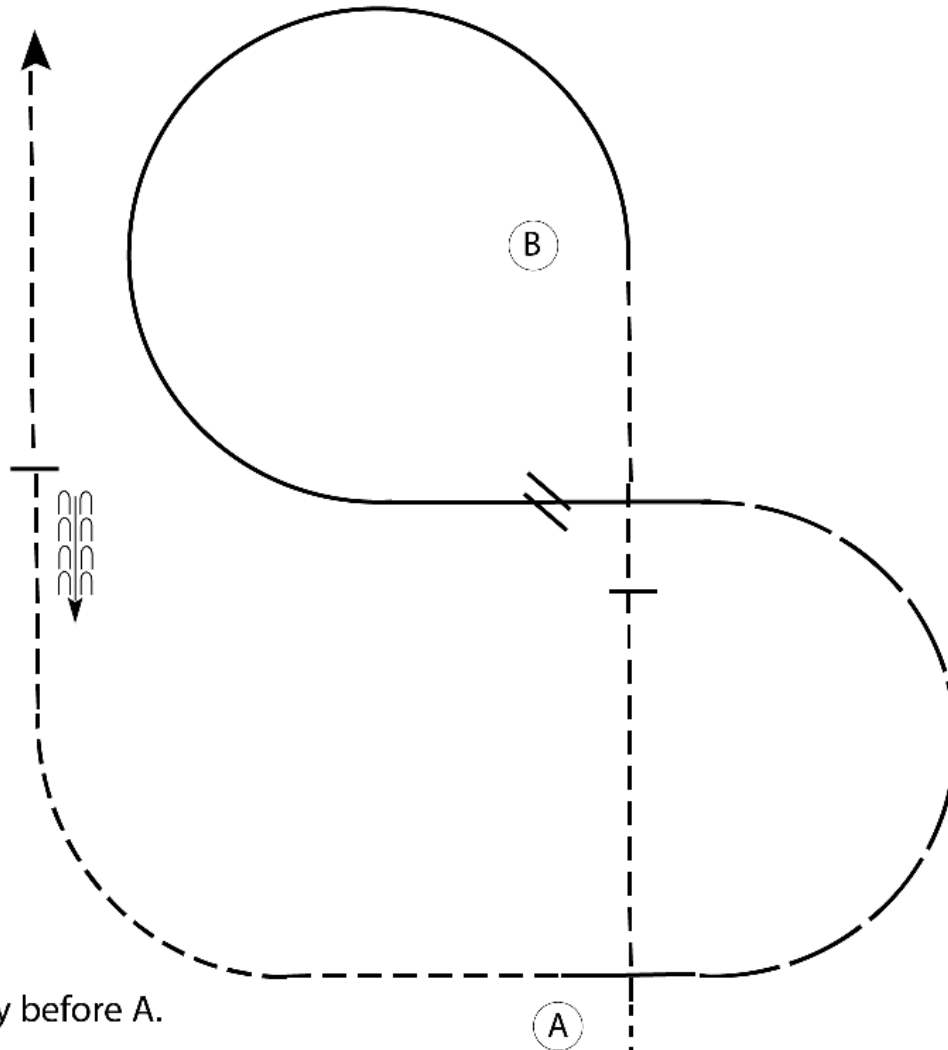

The Judges

2021 Region 6 Championship Show

Hunt Seat Equitation (13&Under, 14-18, Amateur and Select)

Show Date: 07-16-2021

www.HorseShowPatterns.com

www.HorseShowPatterns.com

Be ready before A.

1. Walk to A. Left diagonal trot halfway to B.
2. Halt for 3 seconds. Right diagonal trot to B.
3. Left lead canter in circle to center of pattern.
4. Change leads.
5. Right lead canter a few strides then hand gallop in half circle until even with A.
6. Demonstrate a sitting trot for 3-4 strides then trot in a 2 point position around corner and halfway down line.
7. Halt and back approximately one horse length. Sitting trot to exit.

Walk
Trot	- - - - -
Extended Trot	- - - - -
Canter	—————
Leg Yield	
Lead Change	///
Back	←←←←←
Marker	(B)
Sidepass	←←←←←
Hand Gallop	—————

[HSE/3-83]

Pattern Provided by:

The Judges

2021 Region 6 Championship Show