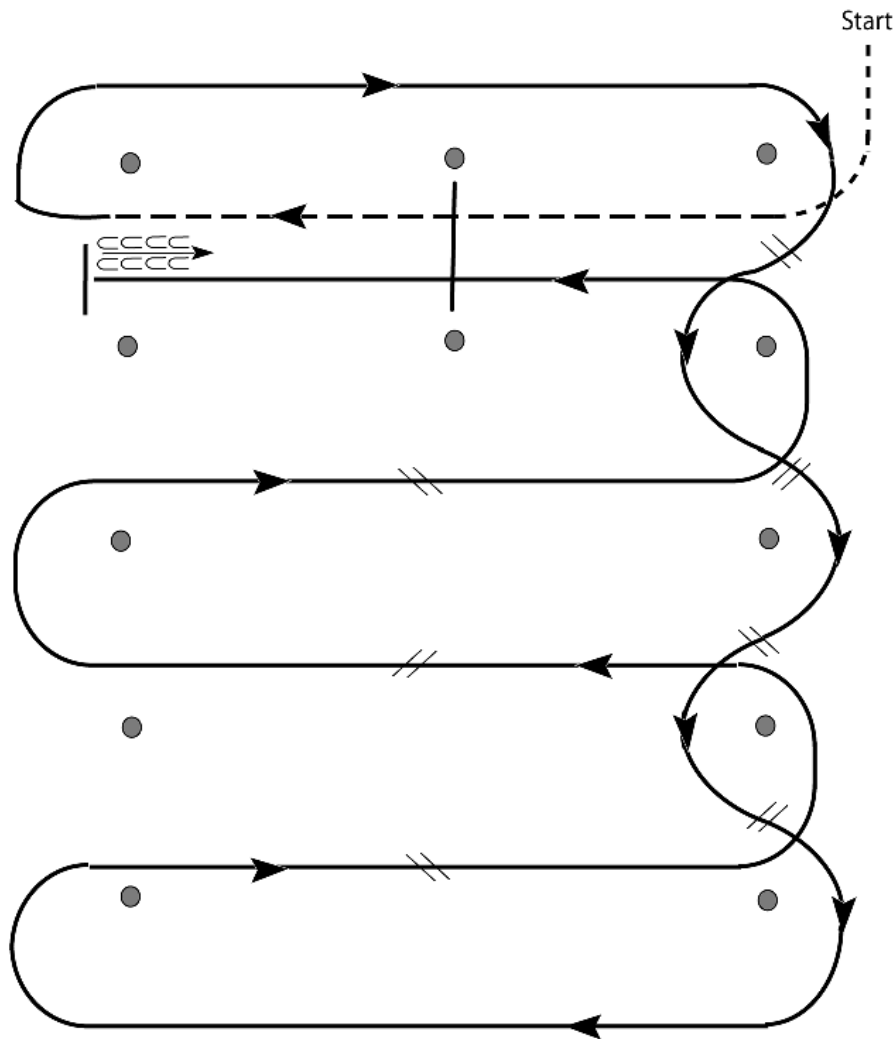

Follow the instructions of your ring steward.

Walk	-----
Jog	- - - - -
Extended Jog	- - - - -
Lope	—————
Leg Yield	
Lead Change	↘ ↙
Back	←←←←←
Marker	ⓑ
Sidepass	←-----←

[WH/WT-60]

Pattern Provided by:

The Judges

2021 Region 6 Championship Show

Western Riding (Open, Amateur, Youth)

Show Date: 07-16-2021

1. Walk, transition to jog, jog over log.
2. Transition to right.
3. First line change.
4. Second line change.
5. Third line change.
6. Fourth line change.
7. First crossing change.
8. Second crossing change.
9. Third crossing change.
10. Lope over log.
11. Lope, stop and back.