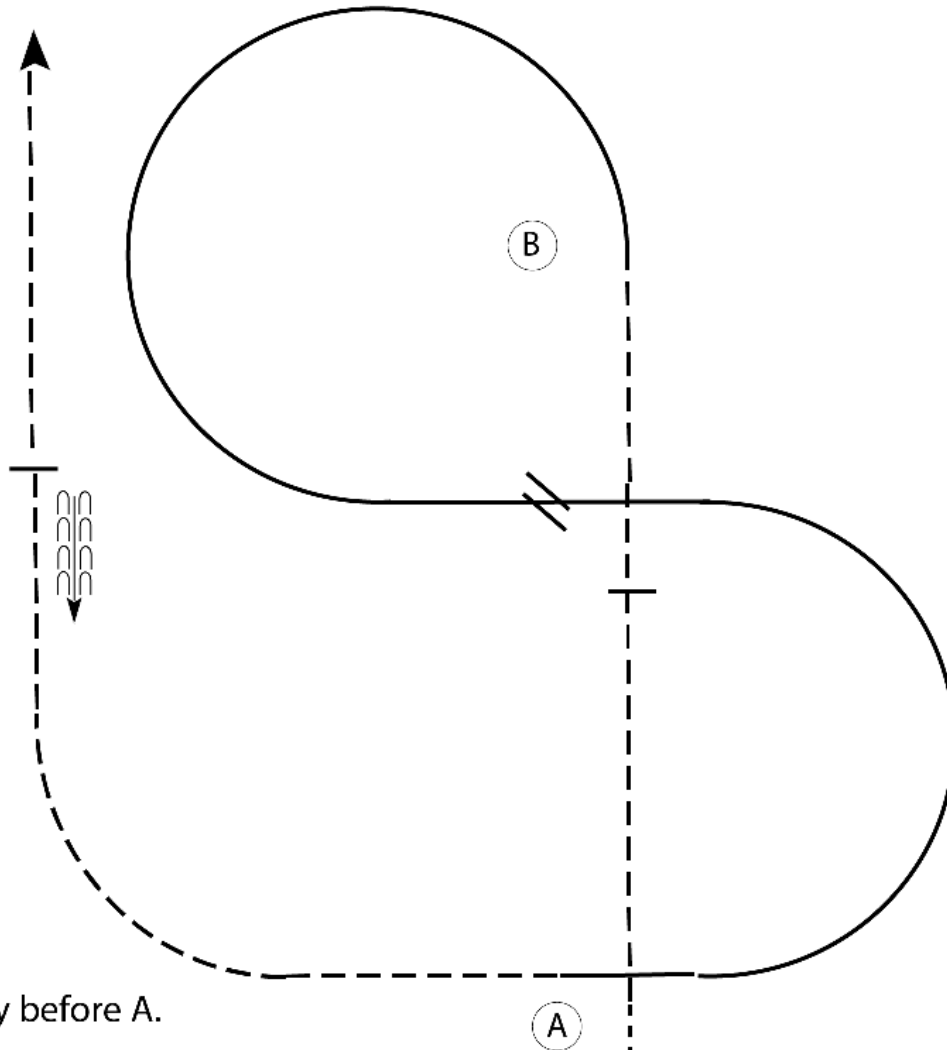

Hunt Seat Equitation (Level 1 Walk Trot/Small Fry/EWD)

Show Date: 07-16-2021

w w w . H o r s e S h o w P a t t e r n s . c o m

w w w . H o r s e S h o w P a t t e r n s . c o m

Be ready before A.

1. Walk to A. Left diagonal trot halfway to B.
2. Halt for 3 seconds. Right diagonal to and around B to center line.
3. Walk 3-4 strides.
4. Trot on left diagonal in half circle to A
5. Sitting trot around corner and halfway down line.
6. Halt and back approximately one horse length. Sitting trot to exit.

Walk	-----
Trot	- - - - -
Extended Trot	-----
Canter	-----
Leg Yield	
Lead Change	↘ ↙
Back	← ← ← ← ←
Marker	⊙ B
Sidepass	← ←
Hand Gallop	-----

[HSE/WT-83]

Pattern Provided by:

The Judges

2021 Region 6 Championship Show

Hunt Seat Equitation (Level 1)

Show Date: 07-16-2021

w w w . H o r s e S h o w P a t t e r n s . c o m

w w w . H o r s e S h o w P a t t e r n s . c o m

Be ready before A.

1. Walk to A. Left diagonal trot halfway to B.
2. Halt for 3 seconds. Right diagonal trot to B.
3. Left lead canter in circle to center of pattern.
4. Change leads.
5. Right lead canter in a half circle to A.
6. Trot left diagonal around corner and halfway down line.
7. Halt and back approximately one horse length. Sitting trot to exit.