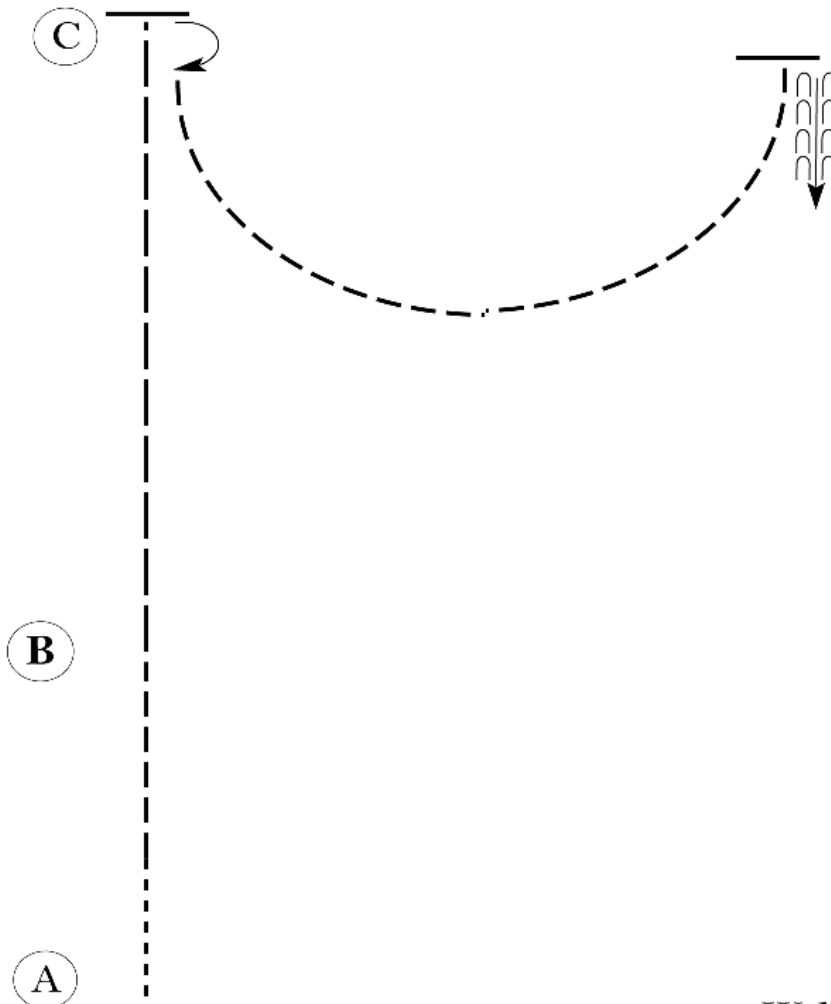

2021 Region 6 Championship Show

Horsemanship (Level 1 Walk Trot/Small Fry/EWD)

Show Date: 07-16-2021

w w w . H o r s e S h o w P a t t e r n s . c o m

w w w . H o r s e S h o w P a t t e r n s . c o m

Be ready at A.

1. Walk approximately 2 horse lengths from A.
2. Jog to B.
3. Extend the jog to C.
4. Stop at C and turn 1/2 turn to the right.
5. Jog in a half circle until even with C.
6. Stop and back approximately one horse length.

Follow the instructions of your ring steward.

Walk	-----
Jog	- - - - -
Extended Jog	- - - - -
Lope	—————
Leg Yield	|||||
Lead Change	↘ ↙
Back	←←←←←
Marker	ⓑ
Sidepass	←-----←

[WH/WT-60]

Pattern Provided by:

The Judges