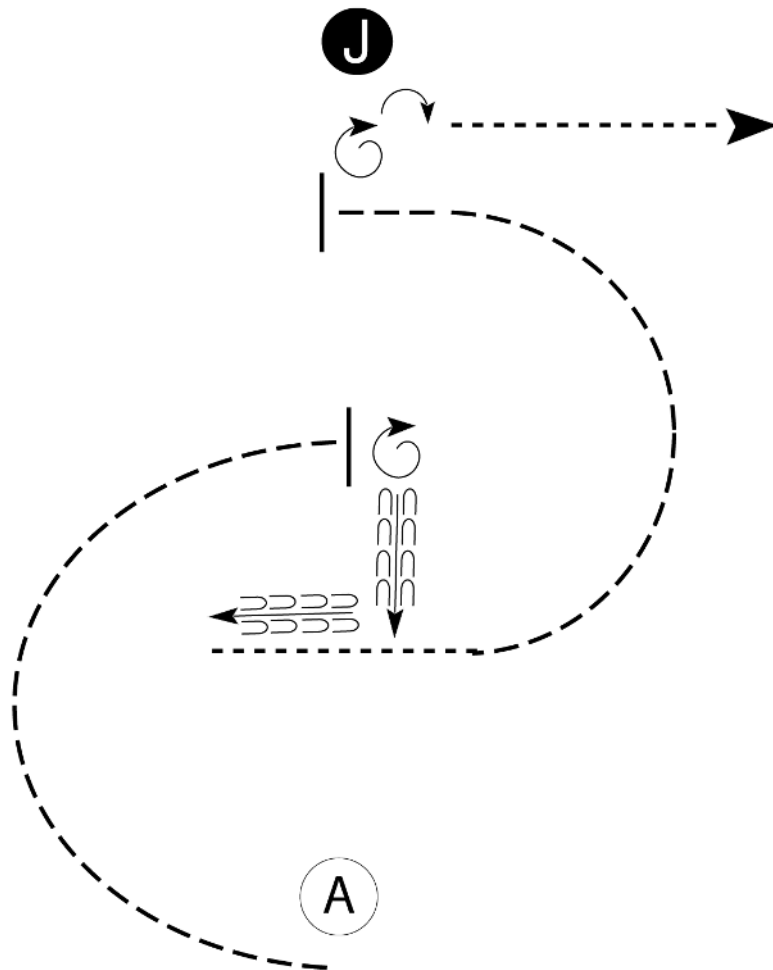

2021 Region 6 Championship Show

Showmanship (Level 1)

Show Date: 07-16-2021

w w w . H o r s e S h o w P a t t e r n s . c o m

w w w . H o r s e S h o w P a t t e r n s . c o m

Be ready at A.

1. Trot a half circle to center of pattern.
2. Stop and perform a 3/4 turn.
3. Back one horse length.
4. Perform a 1/4 turn.
5. Trot a half circle.
6. Perform a 1/4 turn and set up for inspection.
7. When dismissed, perform a 1/4 turn.
8. Walk to exit.

w w w . H o r s e S h o w P a t t e r n s . c o m

Be ready at A.

1. Trot a half circle to center of pattern.
2. Stop and perform a 1 3/4 turn.
3. Back a square corner.
4. Walk 2-3 horse lengths.
5. Trot a half circle.
6. Perform a 1 1/4 turn and set up for inspection.
7. When dismissed, perform a 1/4 turn.
8. Walk to exit.