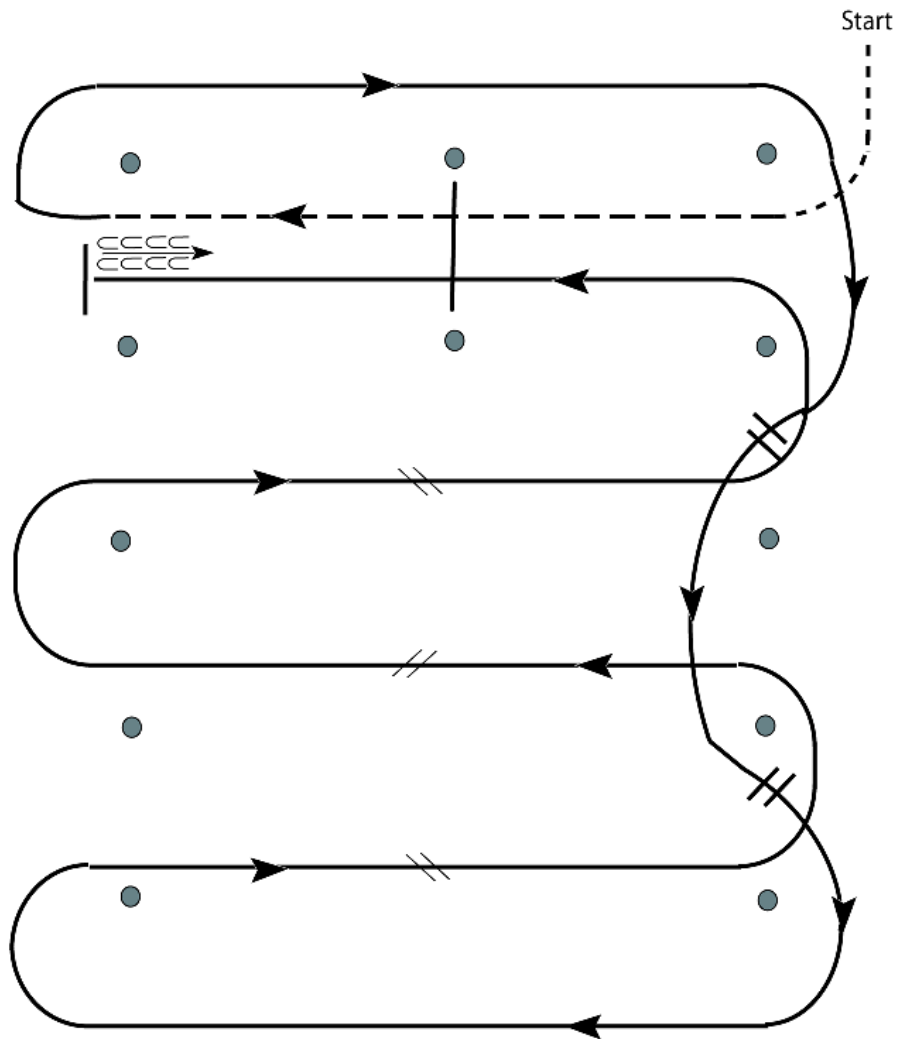

2021 Region 6 Championship Show

Western Riding (Open, Amateur, Youth)

Show Date: 07-16-2021

1. Walk, transition to jog, jog over log.
2. Transition to right.
3. First line change.
4. Second line change.
5. Third line change.
6. Fourth line change.
7. First crossing change.
8. Second crossing change.
9. Third crossing change.
10. Lope over log.
11. Lope, stop and back.

[WR/OP-4]

Pattern Provided by:

The Judges

2021 Region 6 Championship Show

Western Riding (Level 1)

Show Date: 07-16-2021

1. Walk, transition to jog, jog over log.
2. Transition to right lead and lope around end.
3. First line change.
4. Second line change. Lope around end of arena.
5. First crossing change.
6. Second crossing change.
7. Third crossing change.
8. Lope over log.
9. Lope, stop and back.

[WR/GP-4]

Pattern Provided by:

The Judges

2021 Region 6 Championship Show

Ranch Riding (All)

Show Date: 07-16-2021

1. Walk
2. Trot
3. Extended trot
4. Stop and back
5. Side pass over log right
6. 1/4 turn right, walk over logs
7. Walk
8. Lope left lead
9. Extended lope (left lead)
10. Collect lope, change leads (simple or flying)
11. Lope right lead
12. Trot
13. Stop, one 360 degree turn either direction