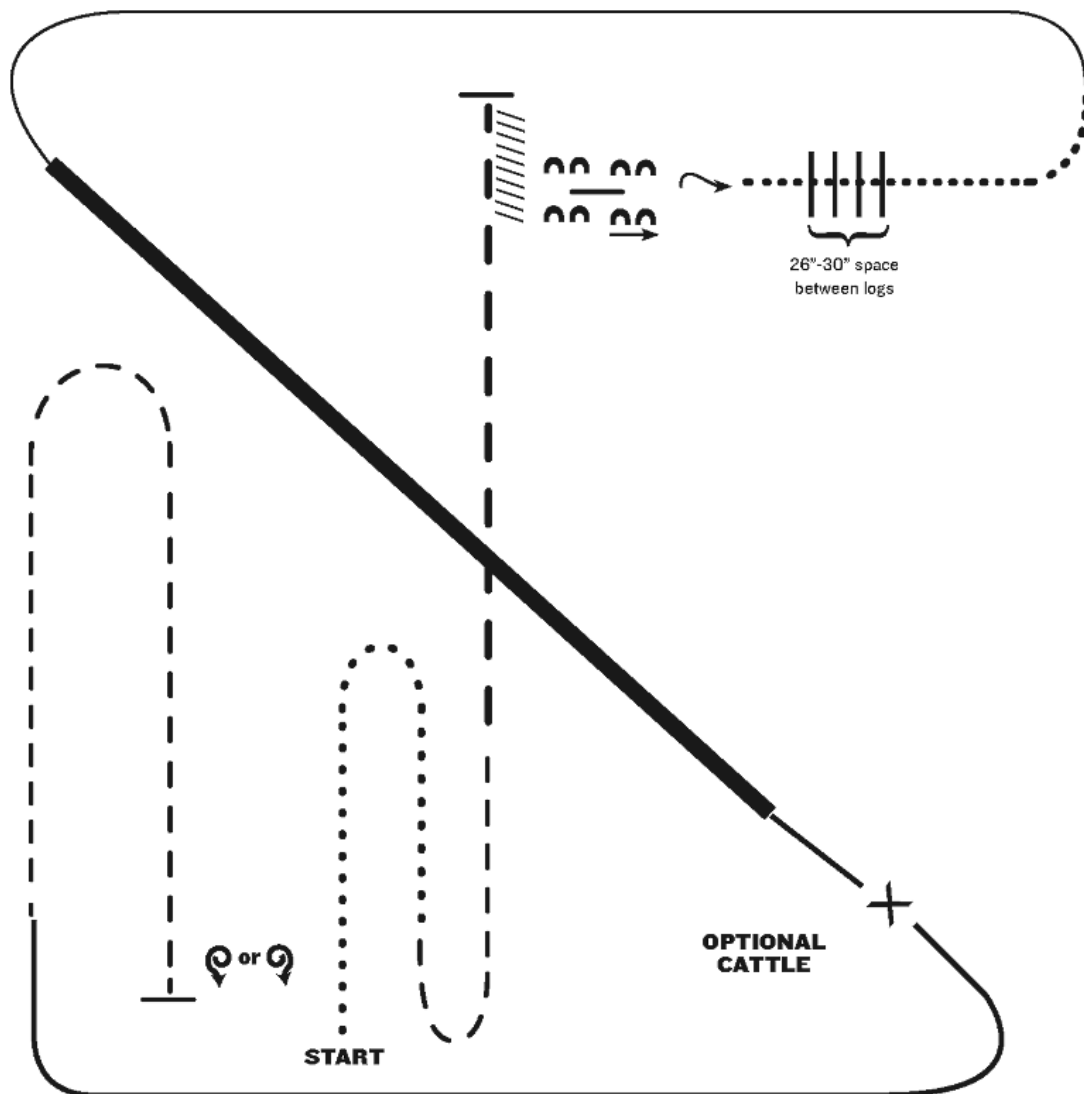

2021 Region 6 Championship Show

Western Riding (Open, Amateur, Youth)

Show Date: 07-16-2021

1. Walk, transition to jog, jog over log.
2. Transition to right.
3. First line change.
4. Second line change.
5. Third line change.
6. Fourth line change.
7. First crossing change.
8. Second crossing change.
9. Third crossing change.
10. Lope over log.
11. Lope, stop and back.

[WR/OP-4]

Pattern Provided by:

The Judges

2021 Region 6 Championship Show

Western Riding (Level 1)

Show Date: 07-16-2021

1. Walk, transition to jog, jog over log.
2. Transition to right lead and lope around end.
3. First line change.
4. Second line change. Lope around end of arena.
5. First crossing change.
6. Second crossing change.
7. Third crossing change.
8. Lope over log.
9. Lope, stop and back.

[WR/GP-4]

Pattern Provided by:

The Judges

2021 Region 6 Championship Show

Ranch Riding (All)

Show Date: 07-16-2021

1. Walk
2. Trot
3. Extended trot
4. Stop and back
5. Side pass over log right
6. 1/4 turn right, walk over logs
7. Walk
8. Lope left lead
9. Extended lope (left lead)
10. Collect lope, change leads (simple or flying)
11. Lope right lead
12. Trot
13. Stop, one 360 degree turn either direction

The Judges

2021 Region 6 Championship Show

Hunt Seat Equitation (13&Under, 14-18, Amateur and Select)

Show Date: 07-16-2021

www.HorseShowPatterns.com

www.HorseShowPatterns.com

Be ready before A.

1. Walk to A. Left diagonal trot halfway to B.
2. Halt for 3 seconds. Right diagonal trot to B.
3. Left lead canter in circle to center of pattern.
4. Change leads.
5. Right lead canter a few strides then hand gallop in half circle until even with A.
6. Demonstrate a sitting trot for 3-4 strides then trot in a 2 point position around corner and halfway down line.
7. Halt and back approximately one horse length. Sitting trot to exit.