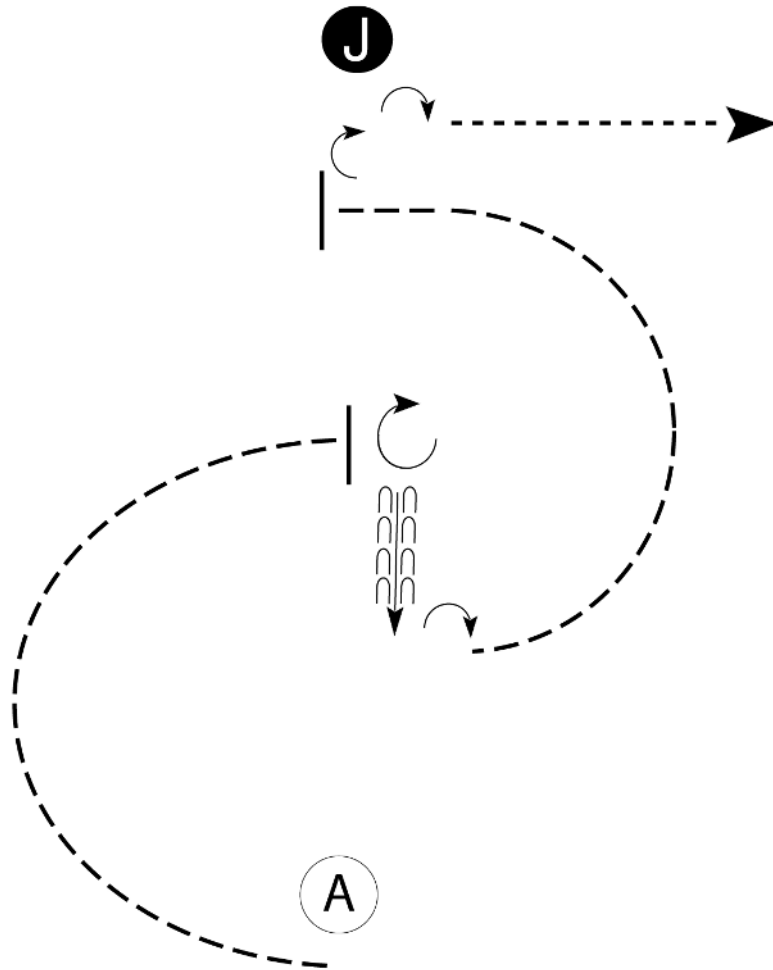

2021 Region 6 Championship Show

Showmanship (Level 1)

Show Date: 07-16-2021

w w w . H o r s e S h o w P a t t e r n s . c o m

w w w . H o r s e S h o w P a t t e r n s . c o m

Be ready at A.

1. Trot a half circle to center of pattern.
2. Stop and perform a 3/4 turn.
3. Back one horse length.
4. Perform a 1/4 turn.
5. Trot a half circle.
6. Perform a 1/4 turn and set up for inspection.
7. When dismissed, perform a 1/4 turn.
8. Walk to exit.

w w w . H o r s e S h o w P a t t e r n s . c o m

Be ready at A.

1. Trot a half circle to center of pattern.
2. Stop and perform a 1 3/4 turn.
3. Back a square corner.
4. Walk 2-3 horse lengths.
5. Trot a half circle.
6. Perform a 1 1/4 turn and set up for inspection.
7. When dismissed, perform a 1/4 turn.
8. Walk to exit.