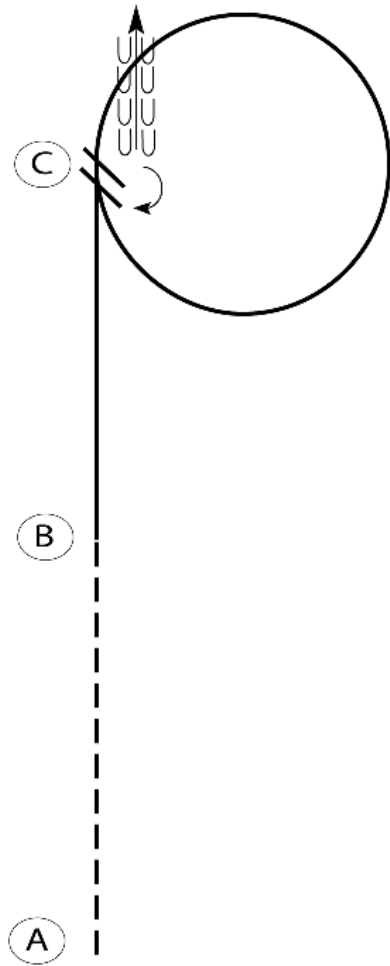

2021 Region 6 Championship Show

Horsemanship (Level 1)

Show Date: 07-16-2021

w w w . H o r s e S h o w P a t t e r n s . c o m

w w w . H o r s e S h o w P a t t e r n s . c o m

Be ready at A.

1. Jog from A to B.
2. Lope on the left lead to C.
3. At C, change leads and lope a circle to the right
4. Even with C, stop and do a 180 degree turn to the right.
5. Back one horse length
6. Retire to the rail or line up at a jog.

Walk	-----
Jog	-----
Extended Jog	-----
Lope	-----
Leg Yield	|||||
Lead Change	↘
Back	← ← ←
Marker	(B)
Sidepass	←-----→

[WH/3-19]

Pattern Provided by:

The Judges