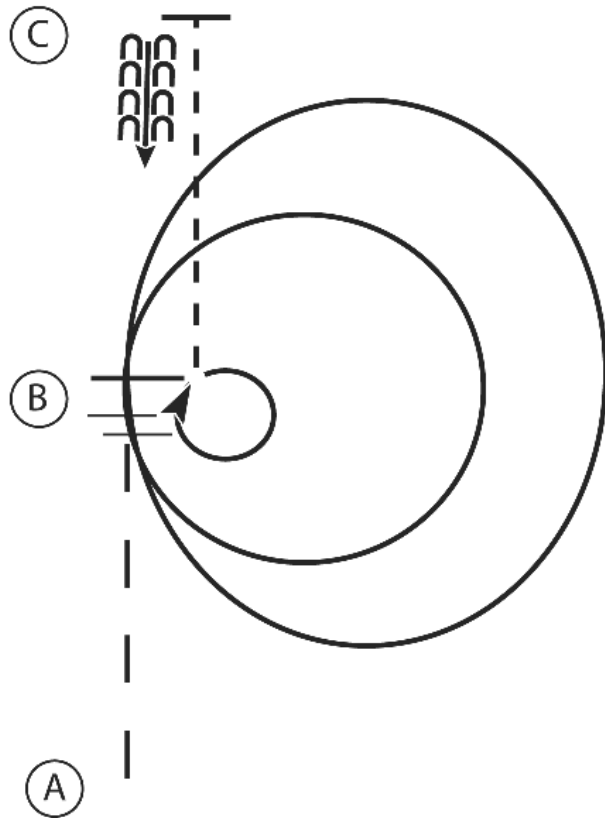

2021 Region 6 Championship Show

Horsemanship (13&Under, 14-18, Amateur and Select)

Show Date: 07-16-2021

w w w . H o r s e S h o w P a t t e r n s . c o m

w w w . H o r s e S h o w P a t t e r n s . c o m

1. Extend the jog A to B
2. At B lope a circle to the right on the left lead
3. At B change leads and continue with speed in a circle to the right
4. Stop at B and perform a 360 to the right
5. Jog B to C
6. Stop at C and back 4 steps

Walk	.....
Jog	-----
Extended Jog	-----
Lope	—————
Leg Yield	|||||
Lead Change	↘↙
Back	←←←←
Marker	(B)
Sidepass	←←←←

[WH/3-14]

Pattern Provided by:

The Judges