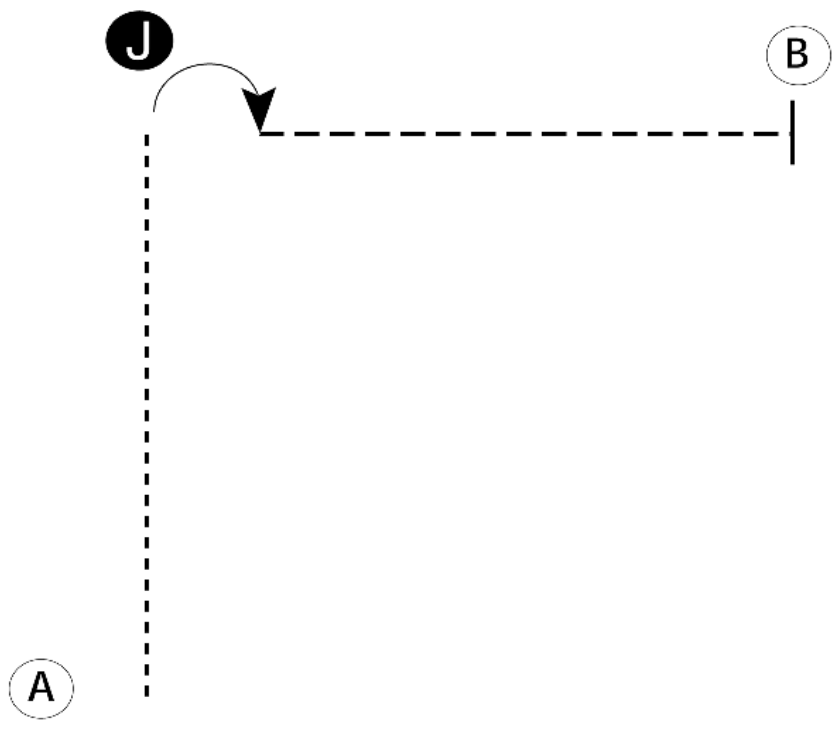

2021 Region 6 Championship Show

Showmanship (Small Fry/EWD)

Show Date: 07-16-2021

w w w . H o r s e S h o w P a t t e r n s . c o m

w w w . H o r s e S h o w P a t t e r n s . c o m

Be ready at A.

1. Walk from A to Judge.
2. Stop and set up for inspection.
3. When dismissed, perform a 90 degree turn.
4. Trot away from judge to B.
5. Stop at B.
6. Follow the instructions of your ring steward.

Walk	-----
Trot	- - - - -
Back	←
Marker	ⓑ
Judge	ⓐ

[S/WT-7]

Pattern Provided by:
The Judges